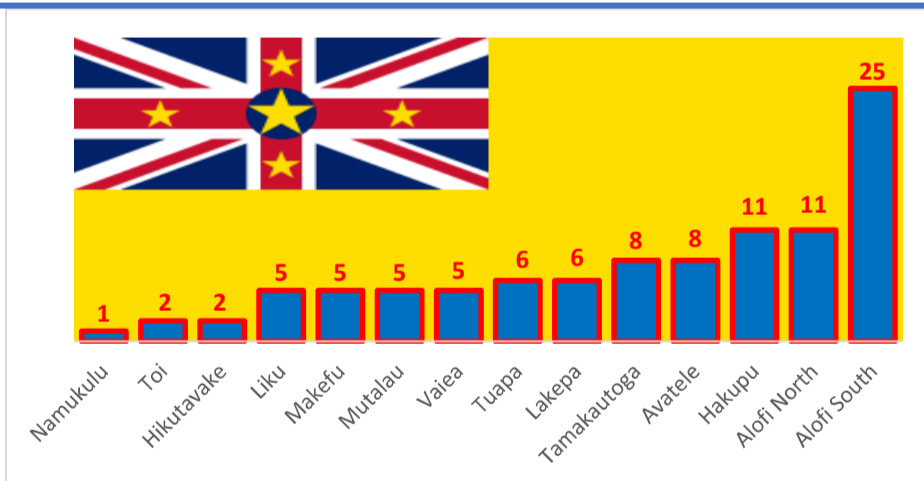

Niue as a village of 100

Demographic highlights

1,564 usual residents were in Niue on Census Night (11 November 2022)
This means in our village of 100, each person represents around 16 people.

Sex

Age

The median age in Niue is **35** years old (half the population is older, half is younger).

Place of birth

Most of our village were born in Niue ...

Among the 19 born in other countries ...

Place of residence

One quarter of our village of 100 comes from Alofi South (25 people), with nearly another quarter coming from Alofi North (11) and Hakupu (11) combined.

In our village of 100, only one person would come from Namukulu.

Ethnicity

Religious affiliation

Three people in our village refused to answer the religion question.