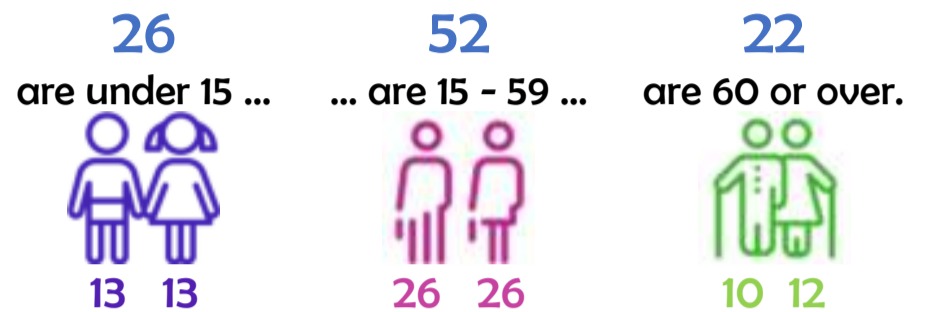

Niue as a village of 100

Demographic highlights

1,564 usual residents were in Niue on Census Night (11 November 2022)
This means in our village of 100, each person represents around 16 people.

Sex

Age

The median age in Niue is **35** years old (half the population is older, half is younger).

Place of birth

Most of our village were born in Niue ...

Among the 19 born in other countries ...

Place of residence

One quarter of our village of 100 comes from Alofi South (25 people), with nearly another quarter coming from Alofi North (11) and Hakupu (11) combined.