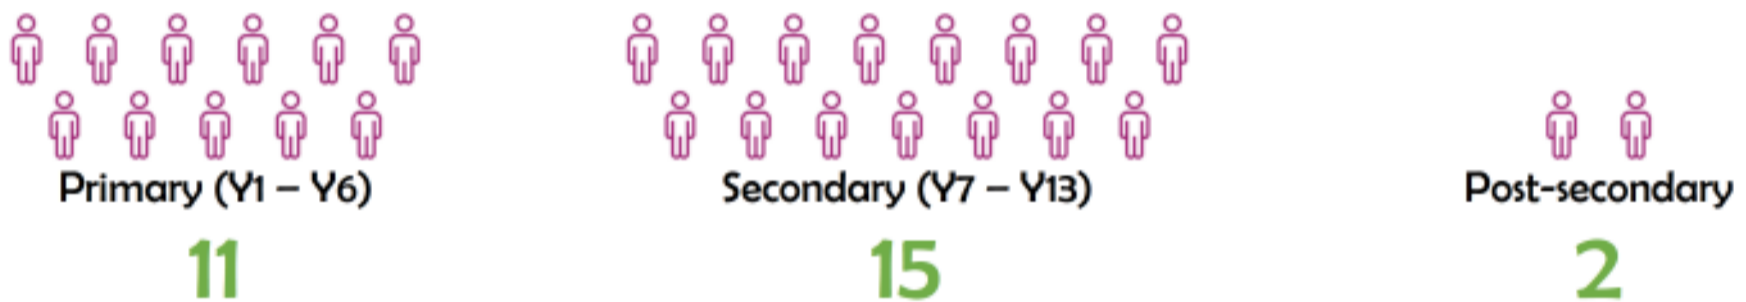

Niue as a village of 100

Education, qualifications, and literacy highlights

1,564 usual residents were in Niue on Census Night (11 November 2022)
This means in our village of 100, each person represents around 16 people.

Status in Education

Current level of Education

The 28 people in our village currently attending education were enrolled in...

Highest Qualification

The 74 people in our village who were aged 15 years or older had the following highest qualifications ...